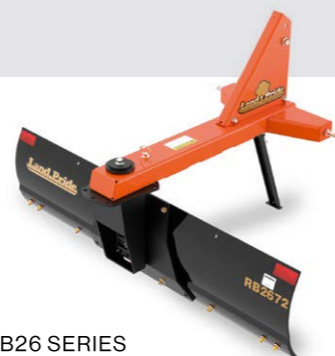

RB26 SERIES REAR BLADE

Land Pride's Rear Blades are excellent for landscaping due to their rugged design, adjustable angles and durability. They efficiently grade, level and clear debris, enhancing landscaping precision and efficiency.